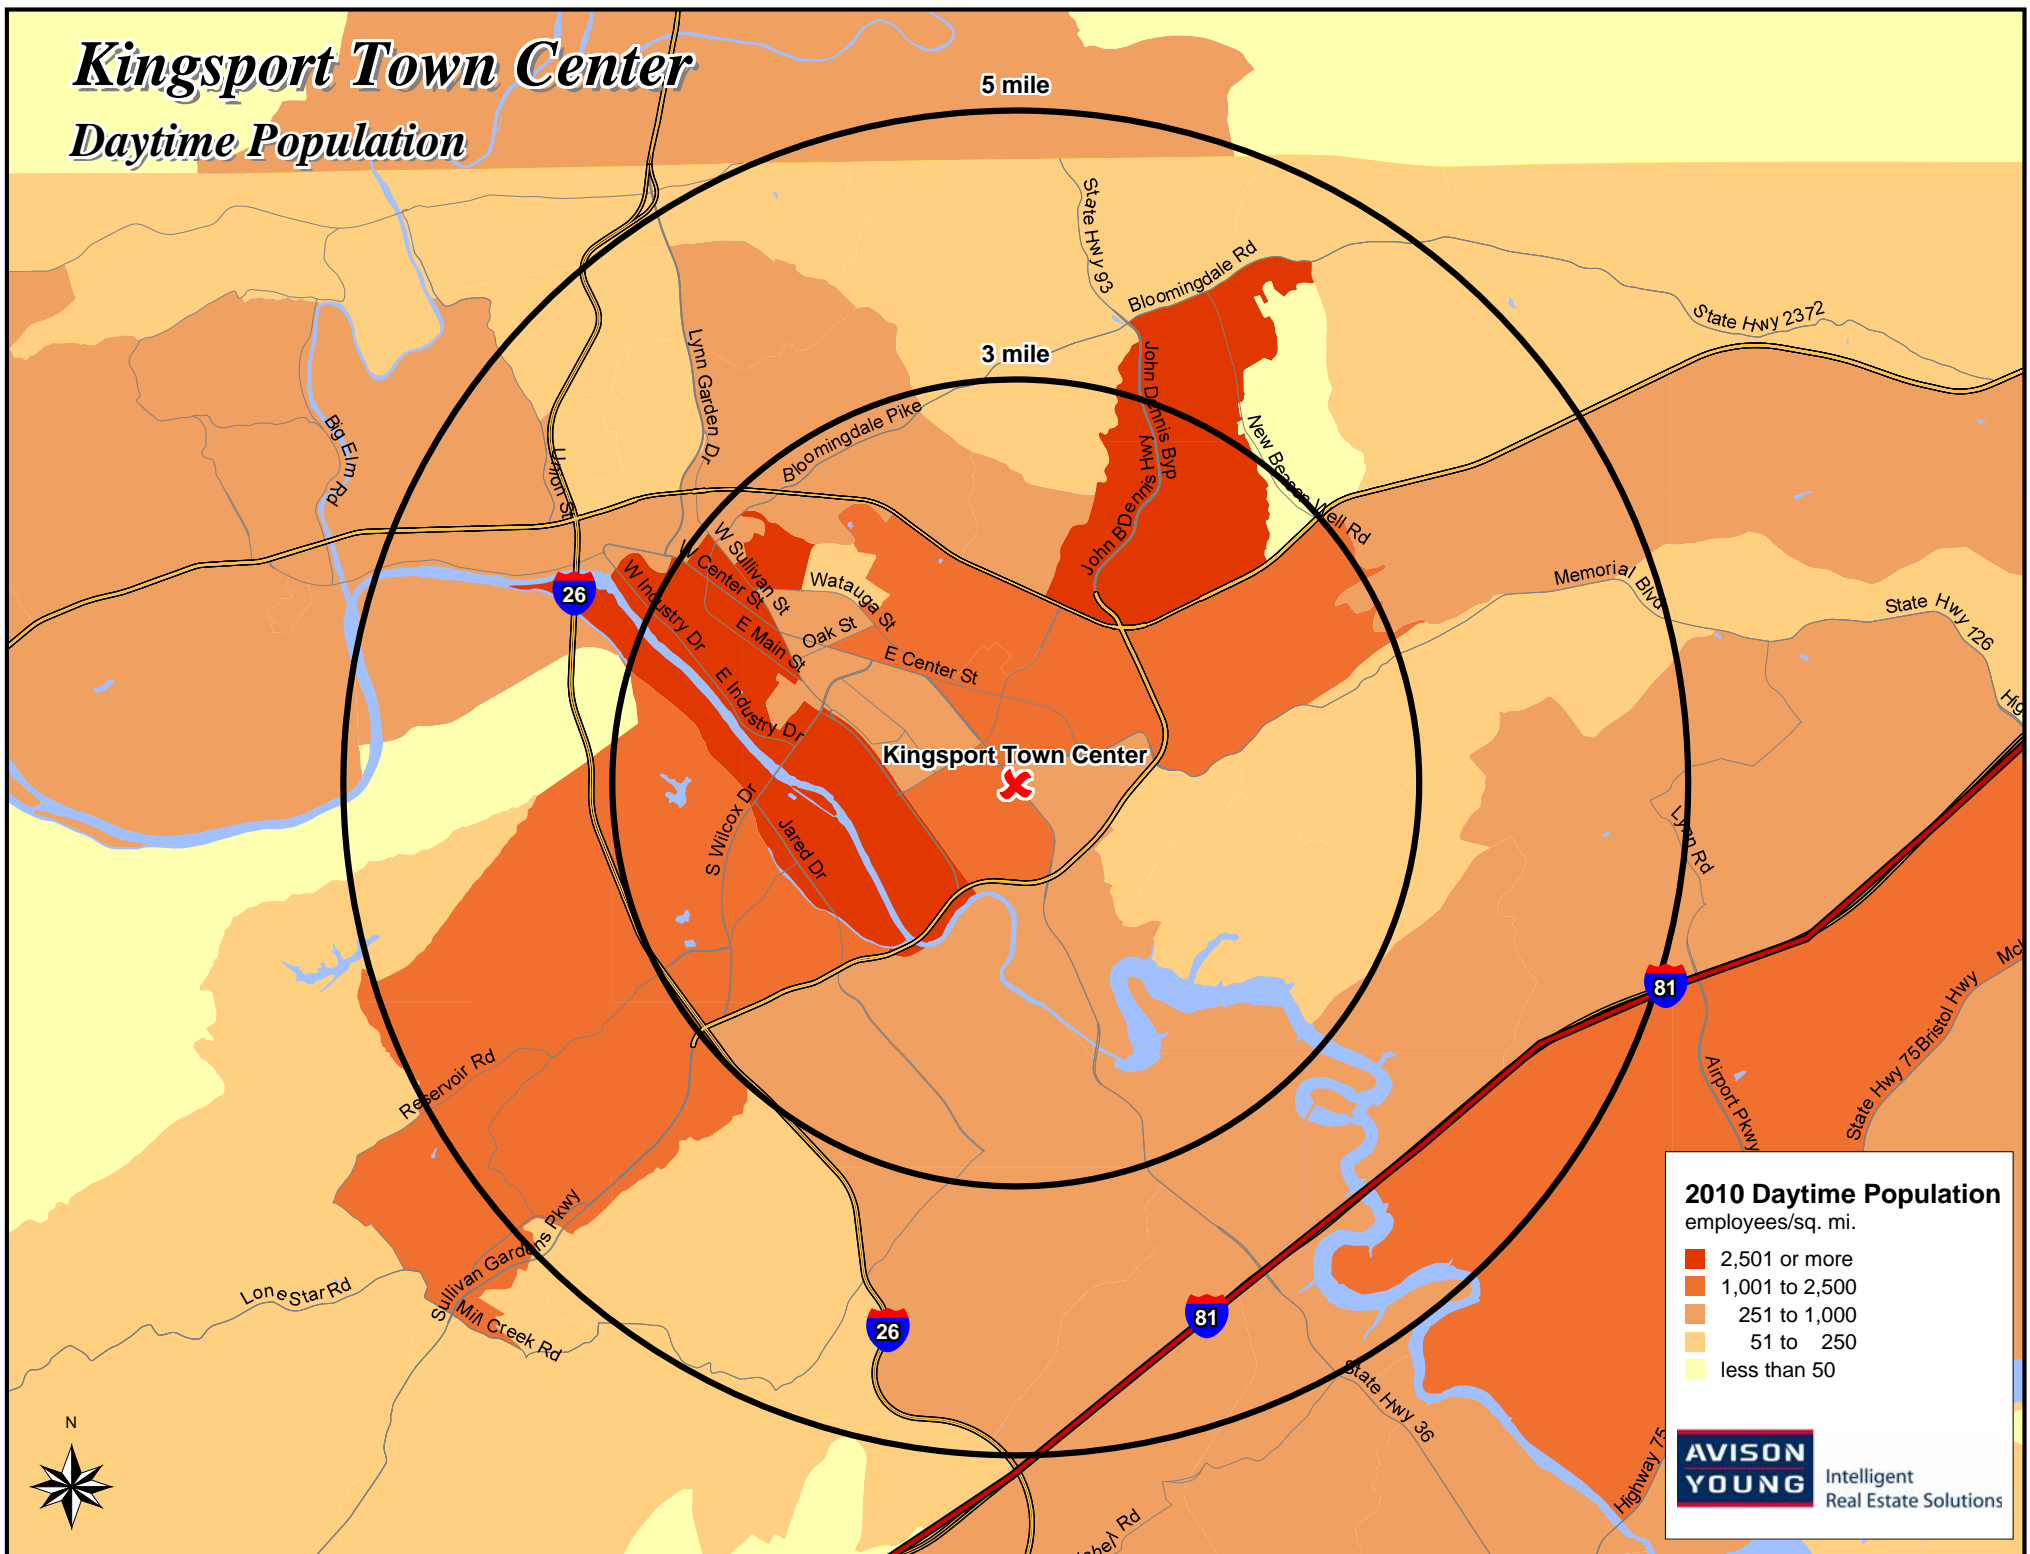

# Kingsport Town Center

## Daytime Population

**2010 Daytime Population**  
employees/sq. mi.

- 2,501 or more
- 1,001 to 2,500
- 251 to 1,000
- 51 to 250
- less than 50